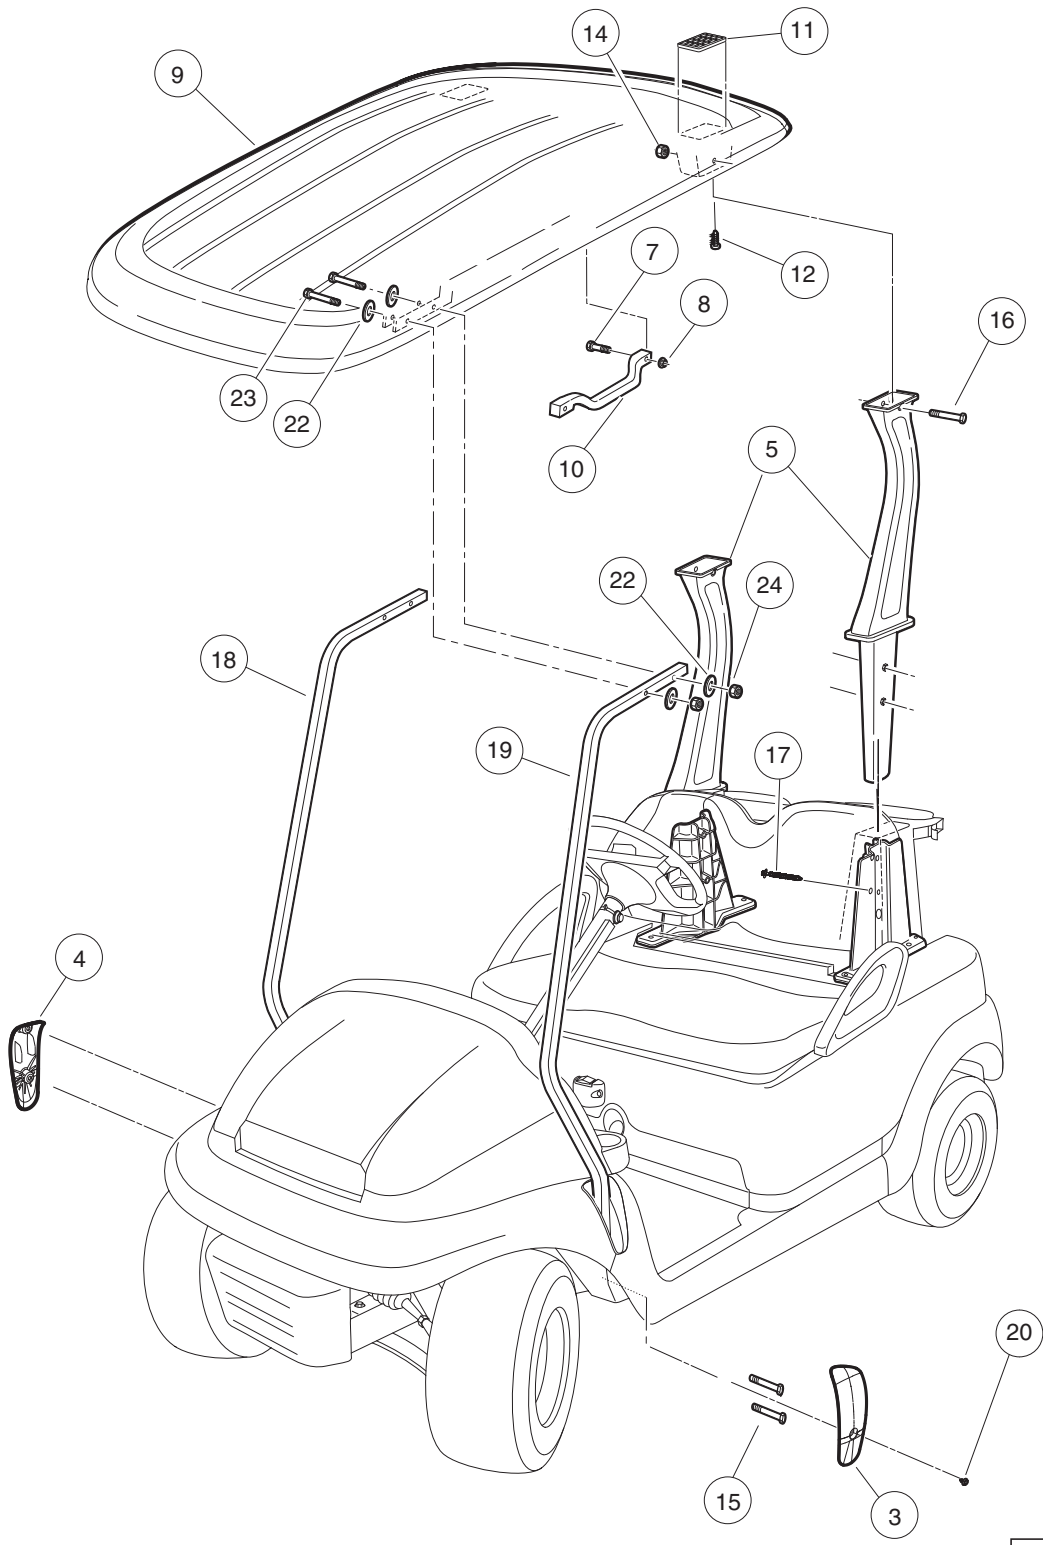

1
G
E

000439-001

CANOPY – WHITE

ITEM	PART NO.	DESCRIPTION	QTY
		1 2 3 4	
1	102520701	Kit-canopy, Prec-white (includes items 2 through 13)	1
2	N/A	White Canopy Component Kit (includes items 3 through 6)	1
3	102400002	Cover, Lh Canopy Support, Blk	1
4	102400102	Cover, Rh Canopy Support, Blk	1
5	102513501	Asm-rear Canopy Support	2
6	N/A	Asm-canopy, White (includes items 7 through 12)	1
7	102296140	Bolt, Flanged Head, M6x1.0x40	4
8	102296401	Nut-m6x1.0 Flng All Mtl Lock	4
9	102508901	Canopy-white	1
10	102511601	Handle, Canopy (White)	2
11	103205101	Cover, Drain, Canopy, Precedent	2
12	103210101	Screw, #8 X.75, Torx, Tapping	2
13	N/A	Kit, Hardware, Canopy Strut (includes items 14 through 24)	1
14	102298401	Nut,m8,all Metal Lock	2
15	102299065	M8-1.25 X 65 Tx Bttm Hd Bolt	4
16	102299360	Screw, M8-1.25 X 60, Sems, Tx	2
17	102299601	Screw, Pt, K80x70 Hex Flg Hd	2
18	102512401	Support, Canopy Front, Right-Hand	1
19	102513301	Support, Canopy Front Left-Hand	1
20	102544201	Screw, M6 Hex	2
21	N/A	Instr, Kit, Canopy (prec)	1
22	103196001	Washer, Conical Spring, Canopy	8
23	103199301	Bolt - M6 X 1 X 45 Hh Grey	4
24	103200301	Nut, M6 x 1.00	4
Note: Item 21 not shown.			

1
G
E