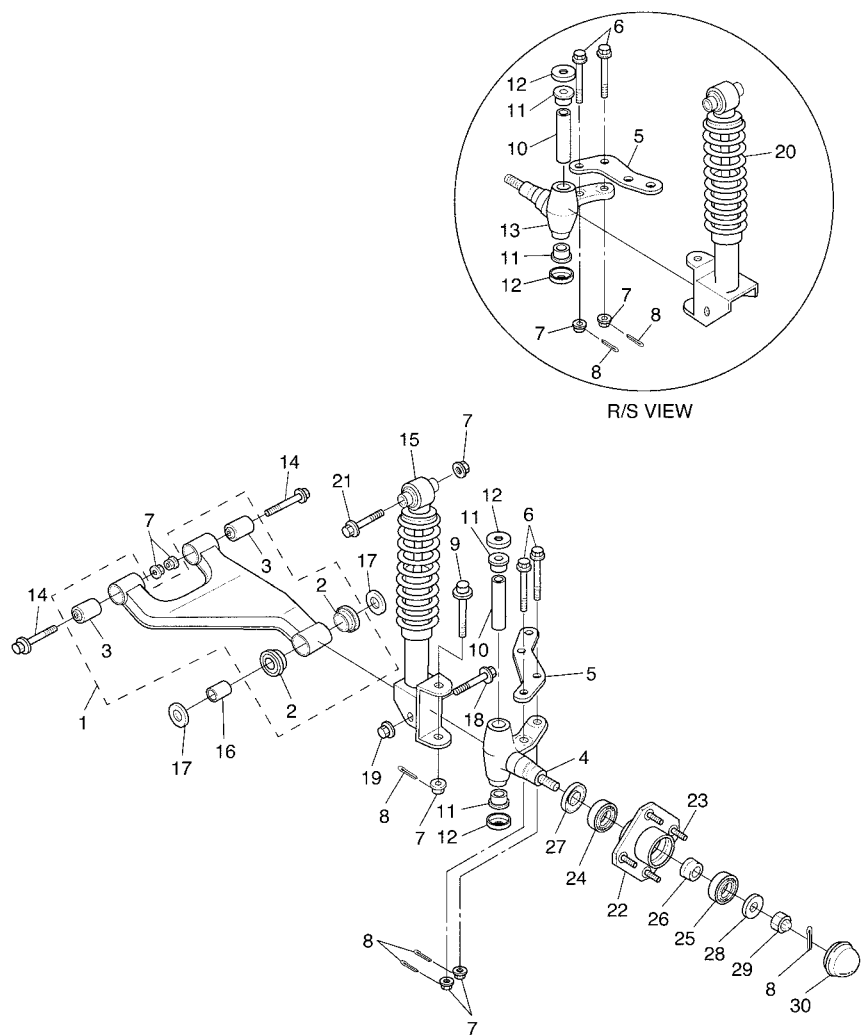

FIG. 13 FRONT SUSPENSION

JW11100-E130

REF. NO.	PART NO.	DESCRIPTION	JW11				REMARKS
1	JU0-F3570-20	FRONT LOWER ARM COMP.	2				
2	90381-18001	.BUSH, SOLID	2				
3	2HR-23526-00	.BUSH	2				
4	JU0-F3511-00	KNUCKLE, STEERING 1	1				
5	JW1-F3512-00	ARM, KNUCKLE 1	2				
6	90105-10728	BOLT, FLANGE	4				
7	95607-10200	NUT, U FLANGE	12				
8	91401-25020	PIN, COTTER	8				
9	90105-10064	BOLT, FLANGE	2				
10	2NL-23448-00	SPACER	2				
11	90381-17067	BUSH, SOLID	4				
12	2NL-23517-00	COVER, THRUST 1	4				
13	JU0-F3521-00	KNUCKLE, STEERING 2	1				
14	90105-10890	BOLT, FLANGE	4				
15	JW1-F3350-00	SHOCK ABSORBER ASSY	1				
16	90387-12016	COLLAR	2				
17	401-22128-01	COVER, THRUST 1	4				
18	95817-12080	BOLT, FLANGE	2				
19	9561P-12100	NUT	2				
20	JW1-F3390-00	SHOCK ABSORBER ASSY 2	1				
21	95807-10065	BOLT, FLANGE	2				
22	JG5-WF511-10	HUB, FRONT	2				
23	90114-12800	BOLT, SERRATION	8				
24	93306-204X0	BEARING	2				
25	93306-005Y3	BEARING	2				
26	90387-241M7	COLLAR	2				
27	93102-30083	OIL SEAL	2				