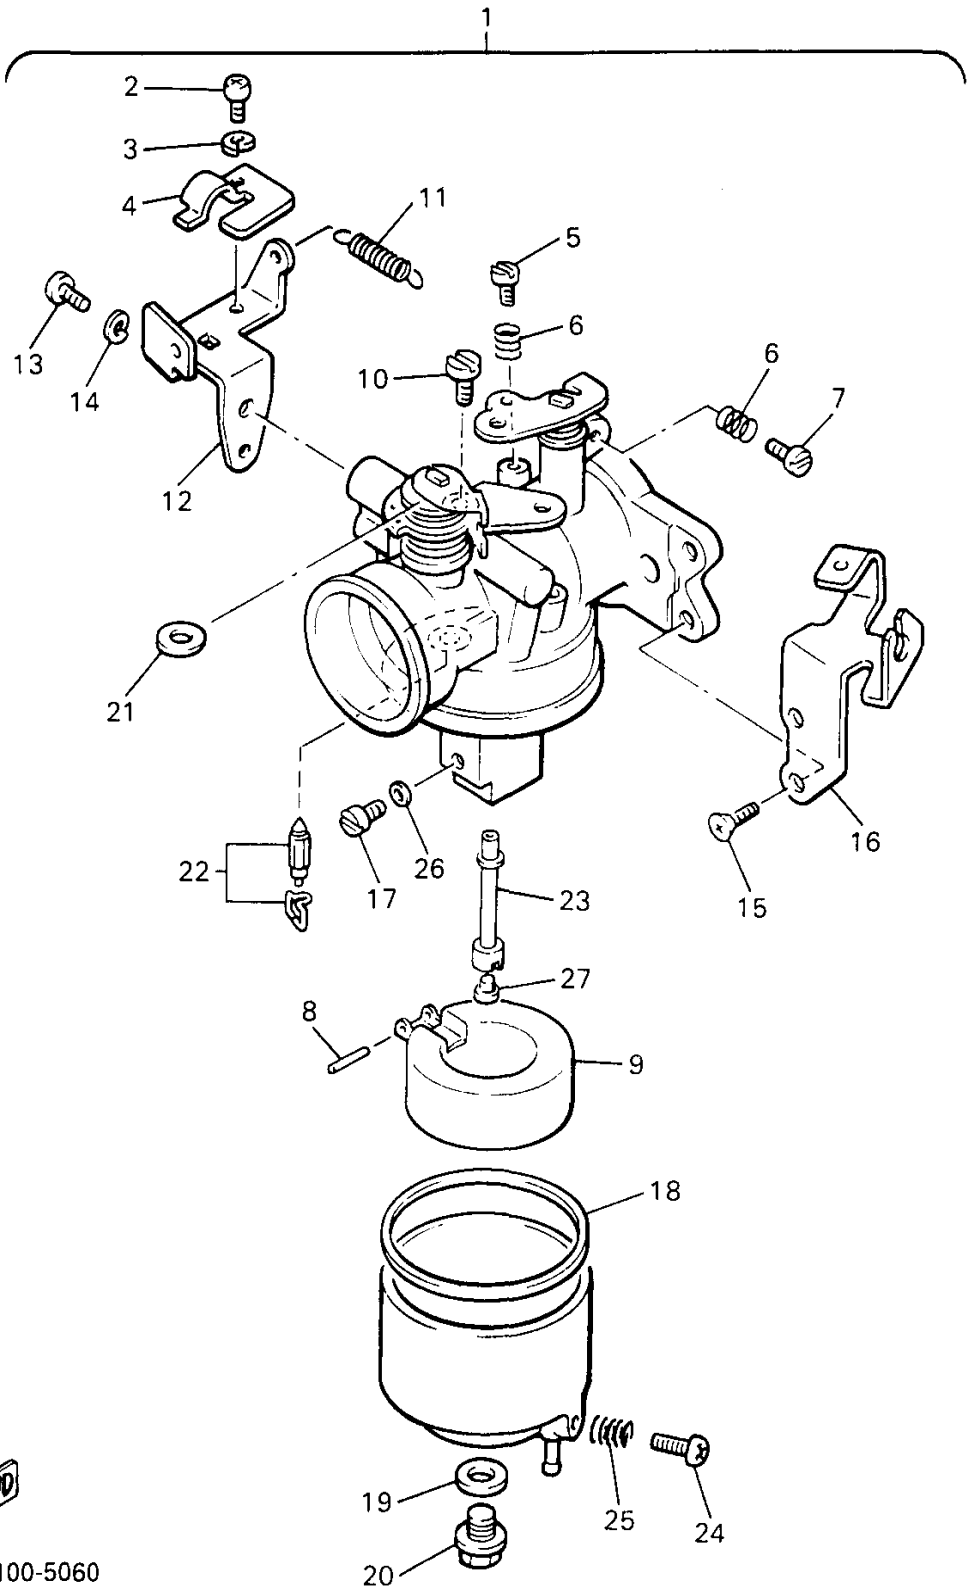

CARBURETOR

Ref. No.	Part Number	Description	Qty	Remarks
1	JN3-14101-00-00	CARBURETOR ASSEMBLY 1	1	
2	98507-05008-00	. SCREW, PAN HEAD	1	
3	92990-05100-00	. WASHER, SPRING	1	
4	J38-14243-00-00	. PLATE	1	
5	75G-14211-00-00	. SCREW, PILOT ADJUSTING	1	
6	620-14212-00-00	. SPRING, PILOT ADJUSTING	2	
7	J10-14122-00-00	. SCREW, THROTTLE	1	
8	22F-14186-00-00	. PIN, FLOAT	1	
9	J38-14185-00-00	. FLOAT	1	
10	620-14142-60-00	. JET, PILOT (# 60)	1	
11	J38-14133-00-00	. SPRING, THROTTLE STOP	1	
12	JG5-14581-00-00	. BRACKET	1	
13	98580-06010-00	. SCREW, PAN HEAD (92503-06010)	1	
14	92995-06100-00	. WASHER, SPRING	1	
15	98707-05008-00	. SCREW, FLAT HEAD	2	
16	JG5-14291-00-00	. BRACKET 1	1	
17	3G2-1423A-71-00	. JET, MAIN (#102.5)	1	
18	796-14184-00-00	. GASKET, FLOAT CHAMBER	1	
19	127-14198-00-00	. GASKET	1	
20	7R1-14162-00-00	. BOLT, HOLDING	1	
21	J10-14597-00-00	. WASHER	1	
22	JN5-14150-00-00	. NEEDLE ASSEMBLY	1	
23	JH2-1495J-7A-00	. NOZZLE, MAIN	1	
24	7E1-14191-00-00	. PLUG, DRAIN	1	
25	73A-14212-00-00	. SPRING	1	
26	JH2-14153-00-00	. WASHER, MAIN JET	1	
27	73A-1414G-00-00	. PIPE, MAIN BREED	1	

JN3100-5060