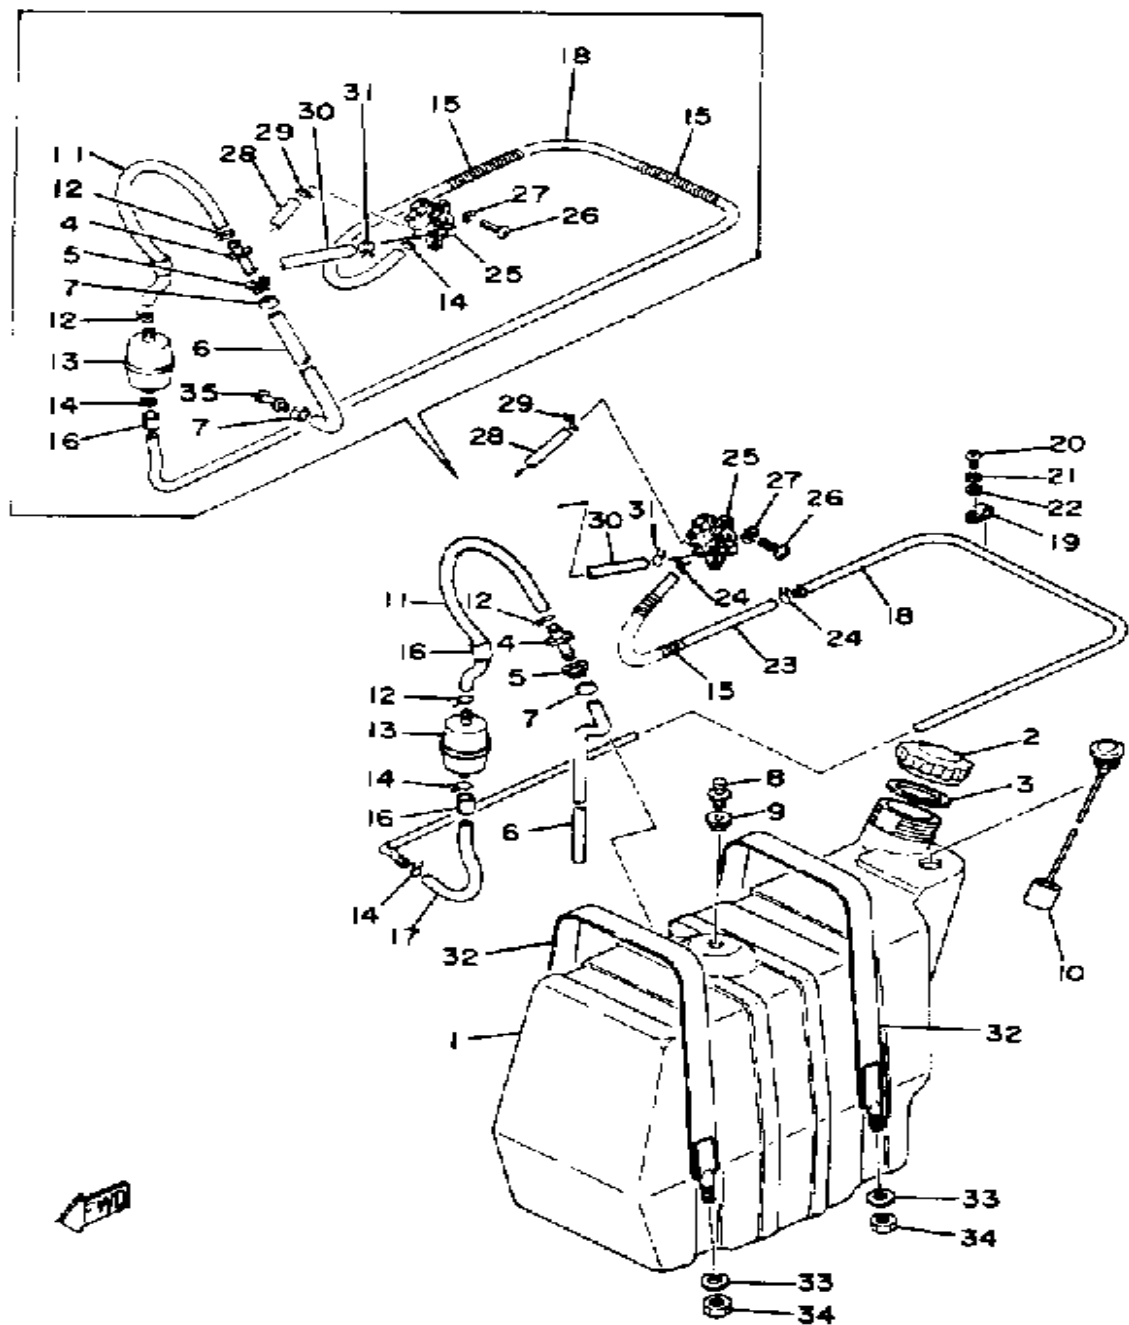

FUEL TANK

Ref. No.	Part Number	Description	Qty	Remarks
1	99999-01226-00	TANK FUEL (J10)	1	
	J17-24111-00-00	FUEL TANK	1	
	J24-24620-01-00	BODY CAP ASSEMBLY	1	
2	J10-24611-00-00	BODY, CAP	1	
3	J10-24612-00-00	GASKET, CAP	1	
4	J10-24461-00-00	PIPE, JOINT	1	
5	J10-21773-00-00	GROMMET	1	
6	J10-24311-00-00	PIPE, FUEL 1	1	
7	90468-04092-00	CLIP	1	299~
	90468-04092-00	CLIP	2	
8	J10-21744-00-00	BREATHER	1	
9	J10-21773-00-00	GROMMET	1	
10	J17-85710-01-00	FUEL LVL GAUGE ASSEMBLY ASS'Y (J17-85710-00)	1	
11	90445-11182-00	HOSE	1	
12	90467-11009-00	CLIP	2	
13	809-24560-01-00	FILTER ASSEMBLY	1	
14	90467-11009-00	CLIP	2	705~
	90467-11009-00	CLIP	2	
15	90501-08486-00	SPRING, COMPRESSION	1	705~
	90501-08486-00	SPRING, COMPRESSION	2	
16	J10-24366-00-00	CLAMP, FUEL PIPE 1	2	
17	90445-11288-00	HOSE	1	705~
18	90445-11394-00	HOSE	1	
	J10-24313-00-00	PIPE 3	1	705~
19	90461-04011-00	CLAMP	3	705~
20	98580-05012-00	SCREW, PAN HEAD	3	705~
21	92990-05100-00	WASHER, SPRING	3	705~

CONTINUED ON NEXT FRAME ►