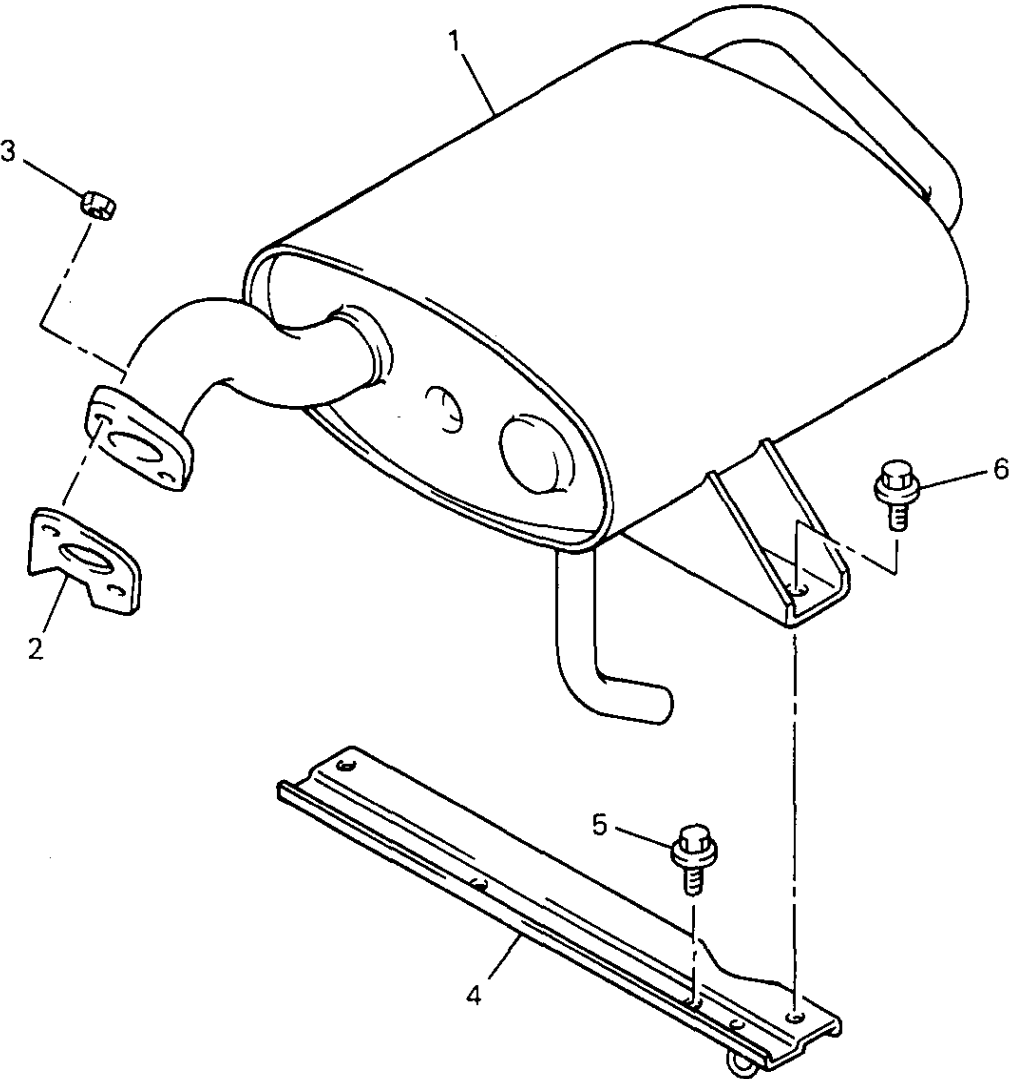

EXHAUST

Ref. No.	Part Number	Description	Qty	Remarks
1	JN3-E4710-00-00	MUFFLER ASSEMBLY 1	1	
2	J38-14613-01-00	GASKET, EXHAUST PIPE	1	
3	95337-08600-00	NUT (95307-08600-00)	2	
4	JN3-E4771-00-00	STAY, MUFFLER 1	1	
5	95027-10020-00	BOLT, FLANGE	2	
6	90119-08119-00	BOLT, WITH WASHER	2	