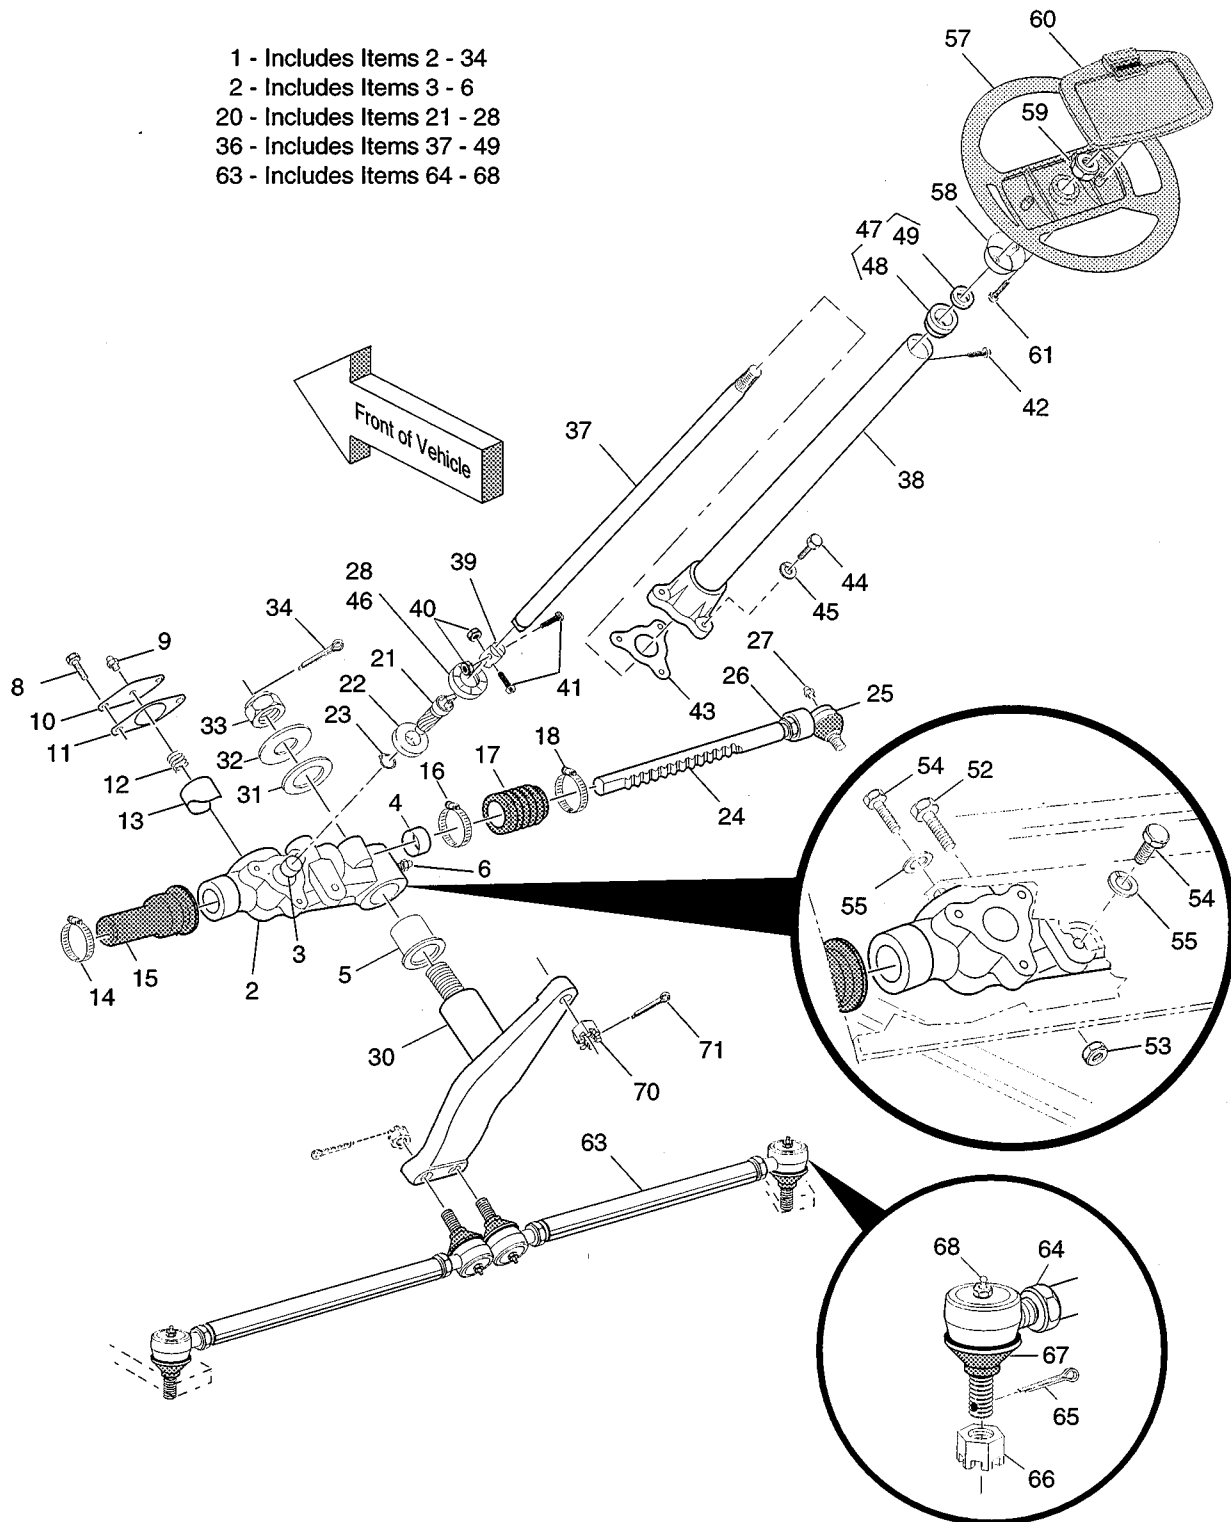

- 1 - Includes Items 2 - 34
- 2 - Includes Items 3 - 6
- 20 - Includes Items 21 - 28
- 36 - Includes Items 37 - 49
- 63 - Includes Items 64 - 68

When ordering parts, please specify the model and serial number of the product.

* Indicates a component that is not available as an individual part.

G** Indicates consult Customer Service Department for additional information.

ITEM	PART NO.	1 2 3 4 5	DESCRIPTION	QTY.
1	70314-G02		STEERING BOX ASSEMBLY (COMPLETE) (INCLUDES ITEMS 2 - 34).....	1
2	75364-G01		STEERING HOUSING (INCLUDES ITEMS 3-6).....	1
3	*		SLEEVE BEARING	1
4	*		SLEEVE BEARING	1
5	*		FLANGED BEARING	1
6	10389-G3		GREASE FITTING	1
7				
8	00426-G6		BOLT, 3/8 - 16 X 3/4" LG.	2
9	18456-G1		90° GREASE FITTING	1
10	70177-G01		RACK GUIDE COVER.....	1
11	70225-G01		GASKET	1
12	70178-G01		COMPRESSION SPRING	1
13	70179-G01		RACK GUIDE	1
14	11391-G1		CLAMP	1
15	70041-G01		RACK COVER	1
16	11391-G1		GEAR CLAMP	1
17	70183-G01		BELLOWS	1
18	11391-G5		GEAR CLAMP	1
19				
20	70299-G01		STEERING GEAR KIT (INCLUDES ITEMS 21 - 28).....	1
21	70297-G01		GEAR PINION.....	1
22	15112-G1		BALL BEARING	1
23	70190-G01		EXTERNAL RETAINING RING	1
24	70298-G01		STEERING RACK.....	1
25	70192-G01		RACK BALL END (WITH NUT).....	1
26	00544-G8		NUT, 7/16 - 20	1
27	18456-G1		90° GREASE FITTING	2
28	70466-G01		RETAINER	1
29				
30	70184-G01		IDLER	1