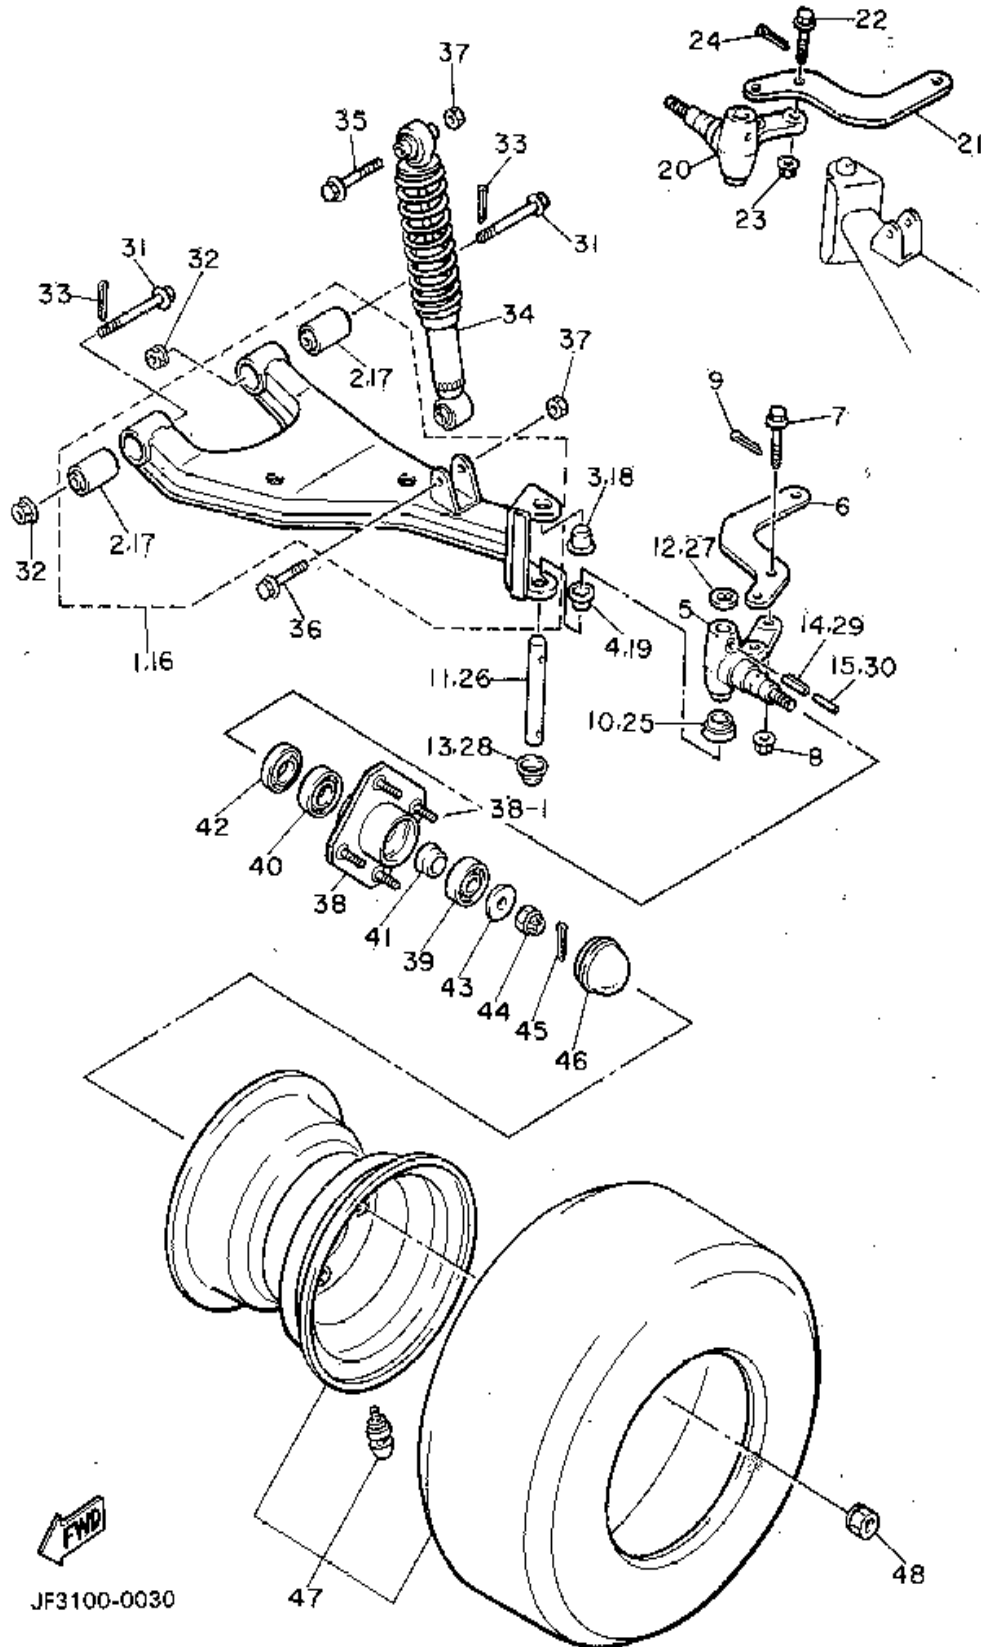

FRONT SUSPENSION - WHEEL

Ref. No.	Part Number	Description	Qty	Remarks
1	JF2-F3570-00-00	FRONT LOWER ARM COMP. (LEFT)	1	YPAD
2	J38-23526-00-00	. BUSH	2	
3	90338-17225-00	PLUG	1	
4	90386-15139-00	BUSH	1	
5	J38-23511-01-00	KNUCKLE, STEERING 1	1	
6	J38-23512-02-00	ARM, KNUCKLE 1	1	
7	90105-10360-00	BOLT, FLANGE	2	
8	90185-10115-00	NUT, SELF-LOCKING	2	
9	91401-25020-00	PIN, COTTER	2	
10	J38-23527-00-00	SEAL, DUST	1	
11	J38-23516-00-00	PIN, STEERING KNUCKLE	1	
12	90201-156J2-00	WASHER, PLAIN	1	
13	J38-23528-00-00	SEAL, DUST	1	
14	91609-60028-00	PIN, SPRING	1	
15	91609-35028-00	PIN, SPRING	1	
16	JF2-F3580-00-00	FRONT LOWER ARM COMP. (RIGHT)	1	YPAD
17	J38-23526-00-00	. BUSH	2	
18	90338-17225-00	PLUG	1	
19	90386-15139-00	BUSH	1	
20	J38-23521-01-00	KNUCKLE, STEERING 2	1	
21	J38-23512-02-00	ARM, KNUCKLE 1	1	
22	90105-10360-00	BOLT, FLANGE	2	
23	90185-10115-00	NUT, SELF-LOCKING	2	
24	91401-25020-00	PIN, COTTER	2	
25	J38-23527-00-00	SEAL, DUST	1	
26	J38-23516-00-00	PIN, STEERING KNUCKLE	1	
27	90201-156J2-00	WASHER, PLAIN	1	

CONTINUED ON NEXT FRAME ►

JF3100-0030