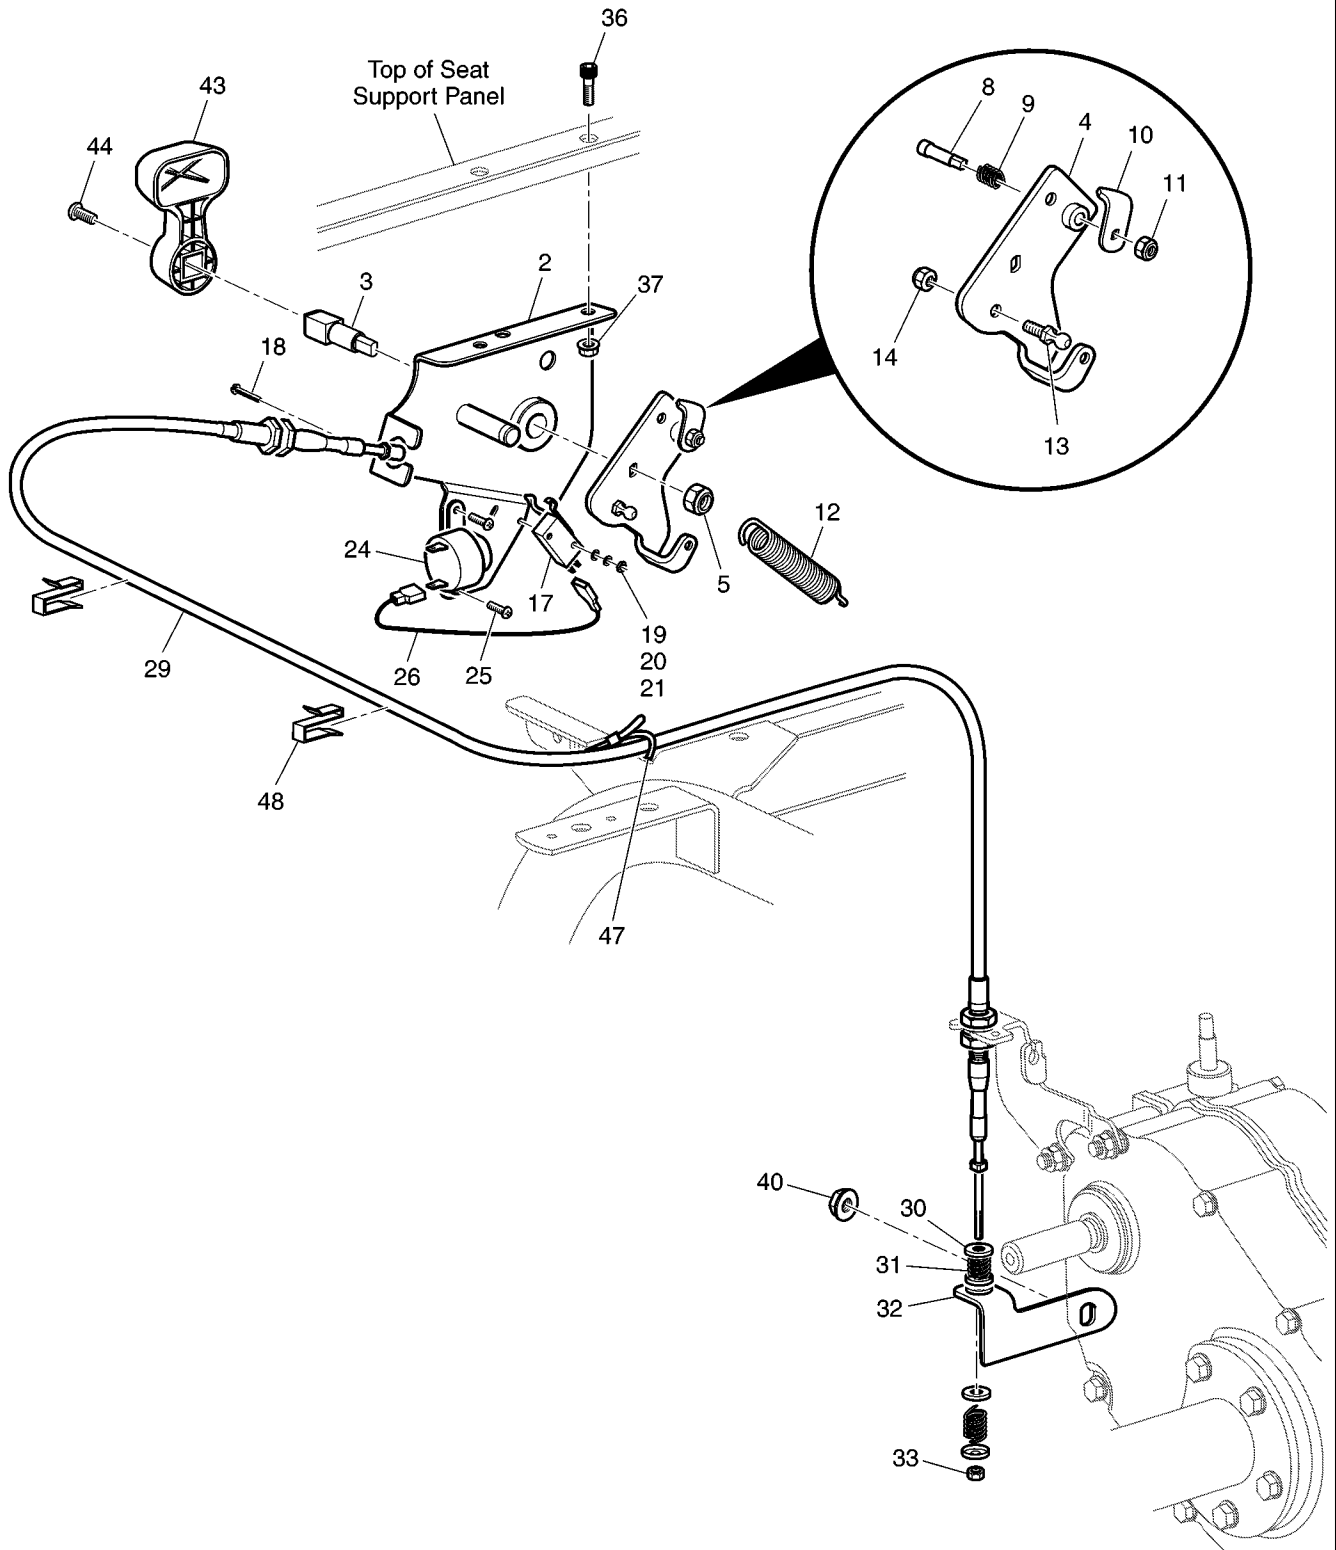

1 - Includes Items 2 - 33

When ordering parts, please specify the model and serial number of the product.

* Indicates a component that is not available as an individual part.

G** Indicates consult Customer Service Department for additional information.

ITEM	PART NO.	1	2	3	4	5	DESCRIPTION	QTY.
1	72721-G01						DIRECTION SELECTOR ASSEMBLY (INCLUDES ITEMS 2 - 33)	1
2	74456-G01						DIRECTION SELECTOR BRACKET WITH BUSHING.....	1
3	70233-G01						DIRECTION SELECTOR SHAFT	1
4	72738-G01						DIRECTION SELECTOR CAM	1
5	14390-G1						LOCK NUT, 3/8 - 24.....	1
6								
7								
8	72724-G01						NEUTRAL LOCK PIN.....	1
9	72733-G01						COMPRESSION SPRING, 3/8" X 5/8" LG.....	1
10	72729-G01						NEUTRAL LOCK BRACKET	1
11	00734-G2						LOCK NUT, 1/4 - 28.....	1
12	28574-G01						EXTENSION SPRING.....	1
13	72732-G01						BALL STUD.....	1
14	00734-G5						LOCK NUT, #10 - 32.....	1
15								
16								
17	72736-G01						MICRO SWITCH	1
18	01062-G01						SCREW, #4 - 40 X 1" LG.....	2
19	00559-G1						WASHER, #4.....	2
20	00565-G1						LOCK WASHER, #4.....	2
21	00526-G2						NUT, #4 - 40	2
22								
23								
24	73290-G03						REVERSE WARNING BUZZER.....	1
25	01063-G01						SCREW, #6 - 32 X 3/8" LG.....	2
26	25978-G345						18 GA WIRE (RED 7").....	1
27								
28								
29	72734-G01						PUSH / PULL SHIFTER CABLE.....	1
30	25727-G01						CUP WASHER	4