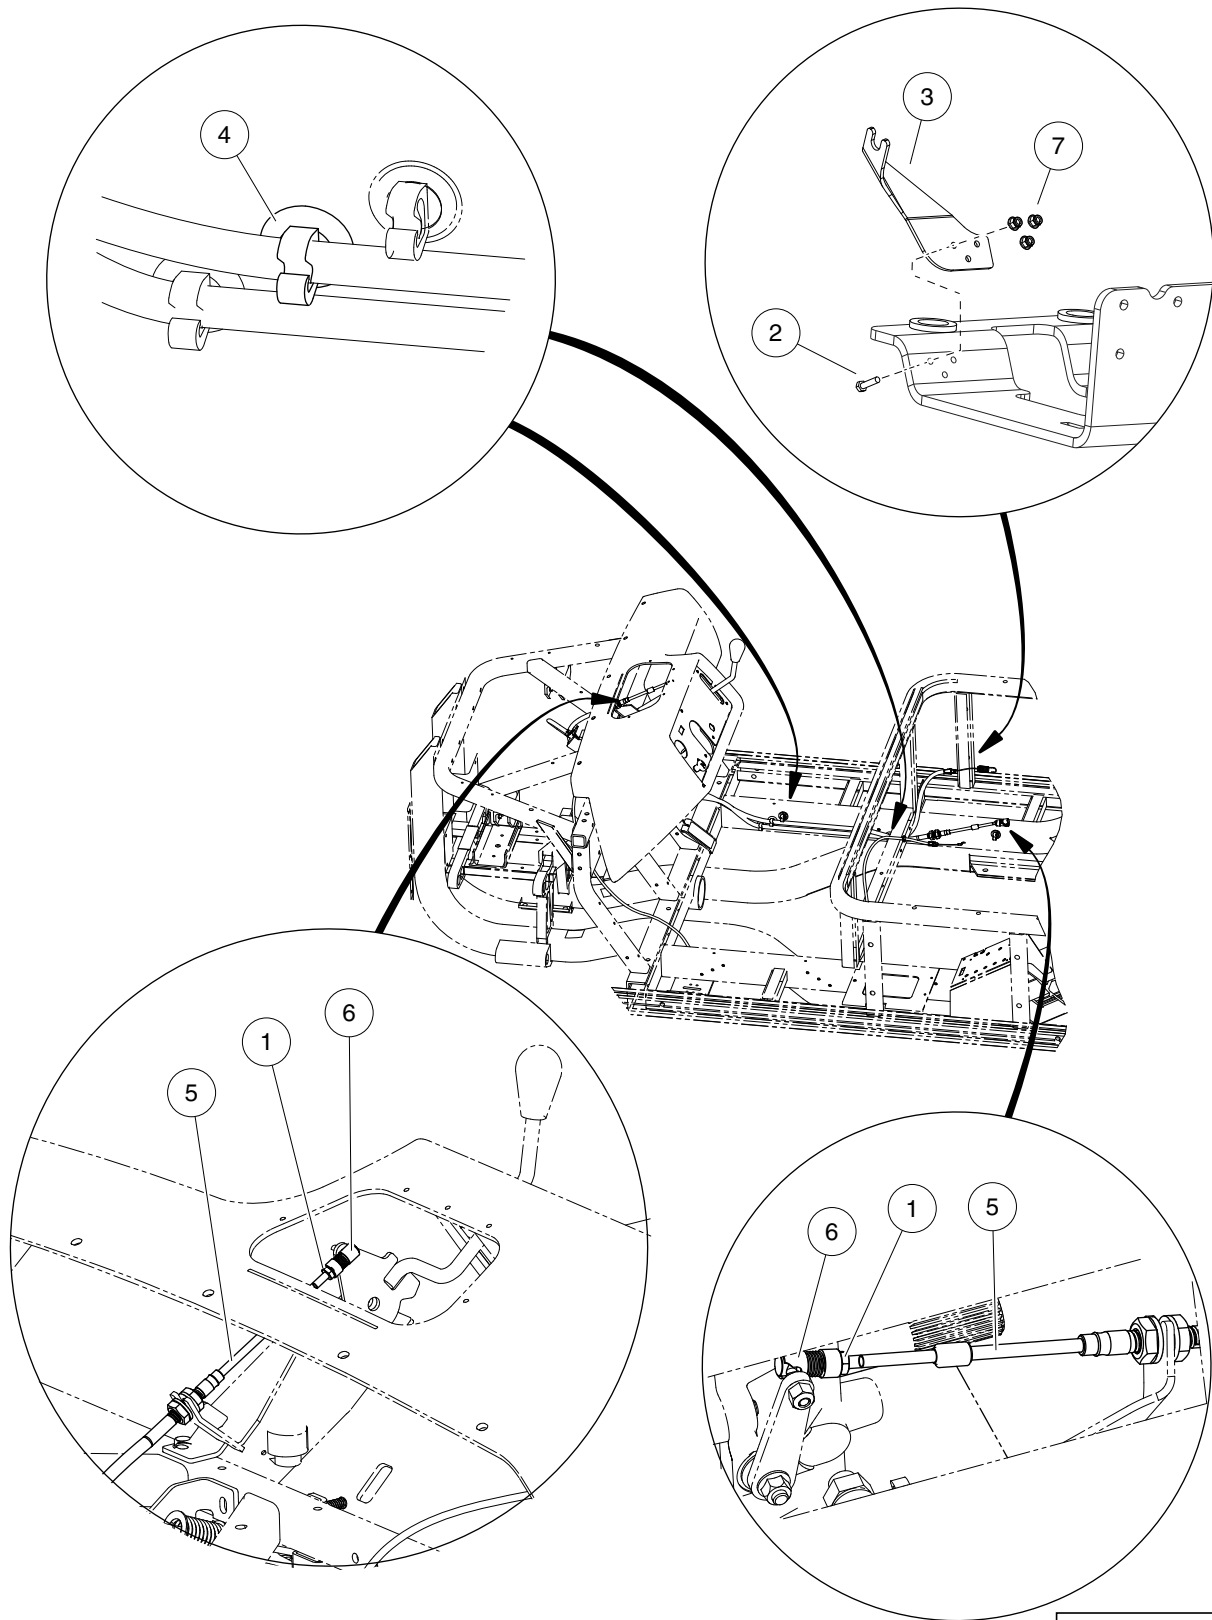

13

G

D

000032-001

TRANSMISSION CABLE

ITEM	PART NO.	DESCRIPTION	QTY
		1 2 3 4	
1	1011084	Nut, 1/4-28 Hex Jam	2
2	1012769	Screw, M6-1.00 X 25mm Hex Cap	3
3	102382401	Bracket, FNR Trans Cable	1
4	102475701	Clip, Brake Line	2
5	102495801	Cable, Transmission Shift	1
6	102615801	Joint, Ball, .346 Dia	2
7	102621501	Nut Flg, M6 X 1.0 Nylon	3