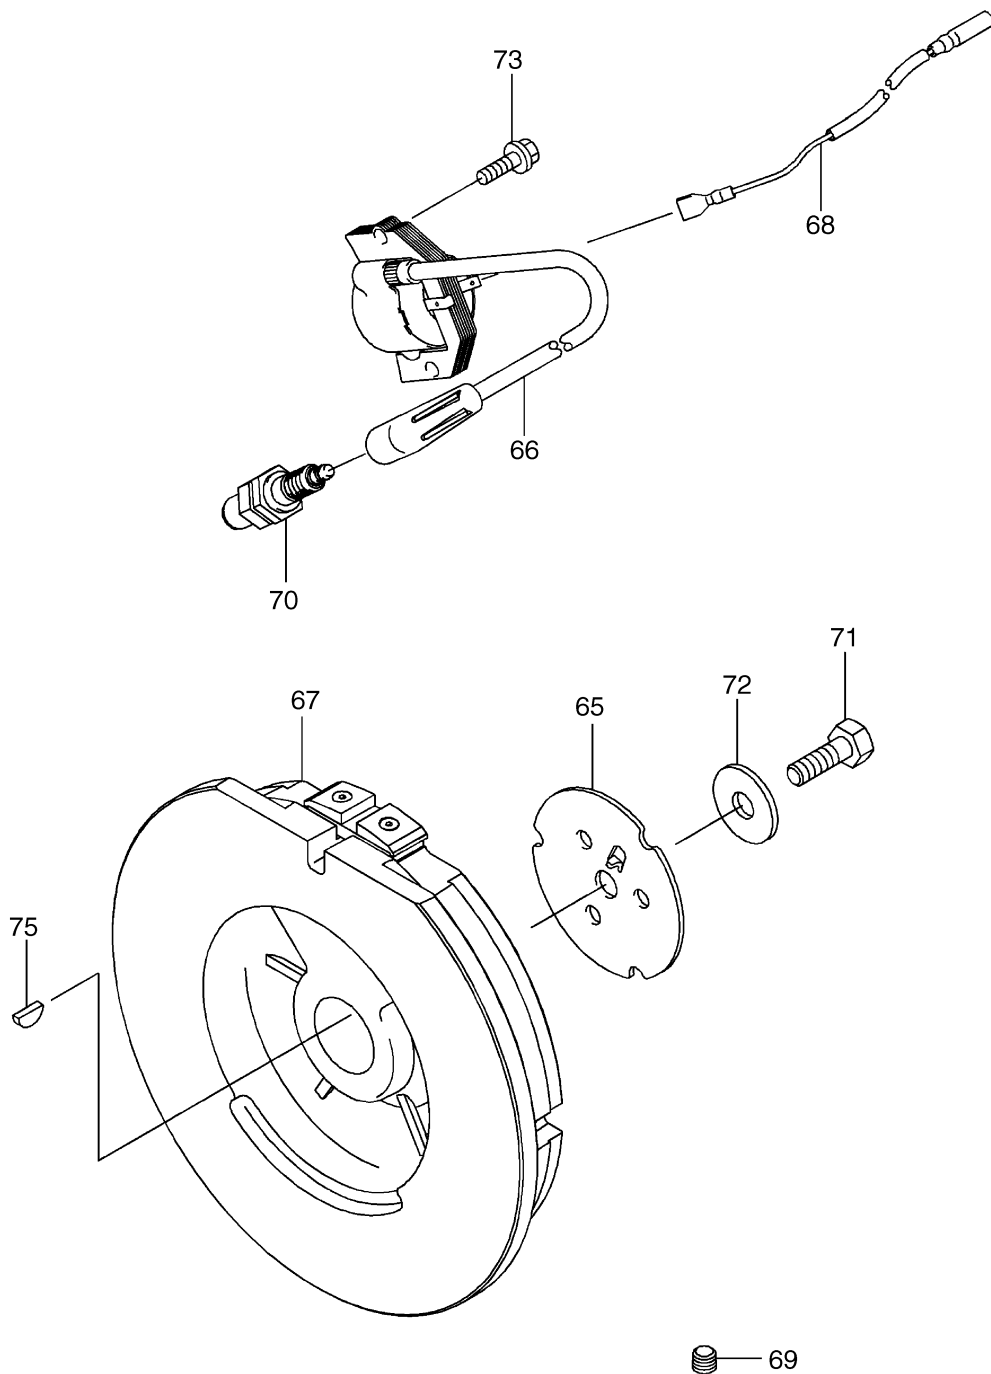

# ILLUSTRATED PARTS BREAKDOWN

## ELECTRICAL

KAWIPB6

## ILLUSTRATED PARTS BREAKDOWN

ELECTRICAL				
Item	Description	E-Z-GO Part Number	Quantity	
			GOLF	UTILITY
65	PLATE, FAN	603571	1	1
66	ASSY, IGNITION COIL	603572	1	1
67	FLYWHEEL-ASSEMBLY	607463	1	1
68	WIRE-LEAD	603573	1	1
69	PLUG	603522	1	1
70	PLUG-SPARK, BPR2ES	607462	1	1
71	BOLT, M12X39MM LG.	603575	1	1
72	WASHER	603576	1	1
73	BOLT, FLANGED	603577	2	2
74	SCREW, PAN WP CROS (NOT SHOWN)	603578	4	4
75	KEY-WOODRUFF	603579	1	1