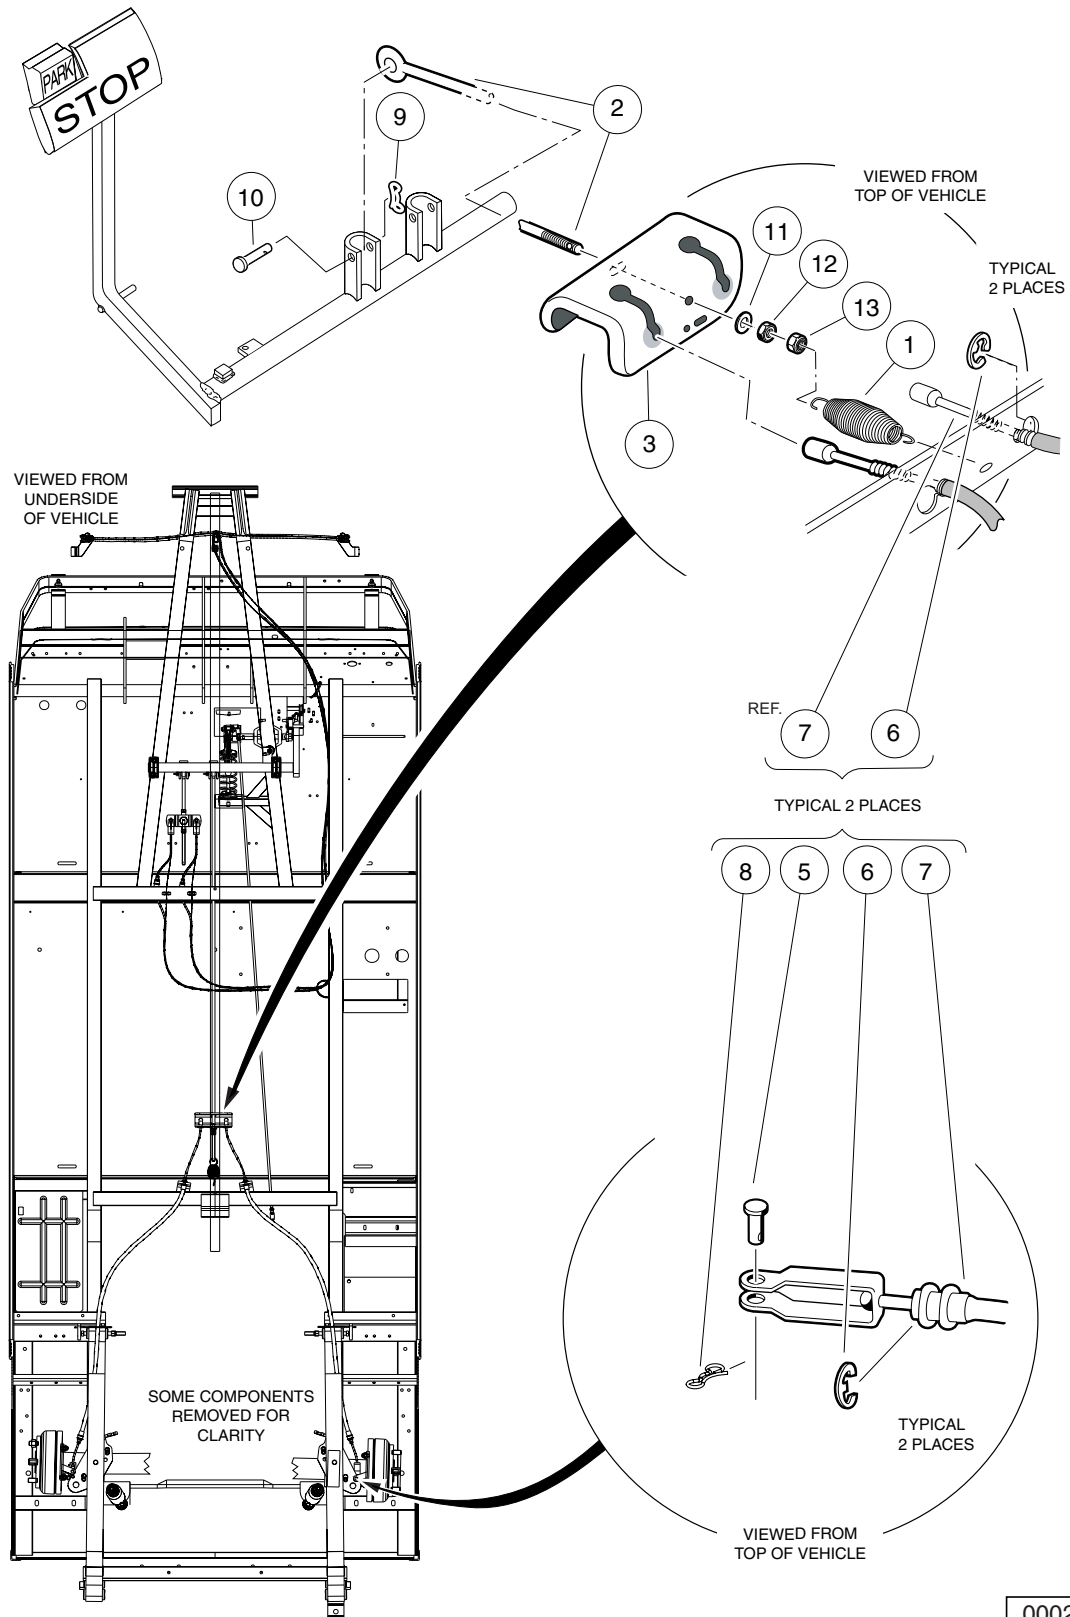

4
G
E

000296-004

REAR BRAKE CABLES AND EQUALIZER

| ITEM | PART NO. | DESCRIPTION | QTY |
|------|-----------|--|-----|
| | | 1 2 3 4 | |
| 1 | 1013531 | Spring, Brake Return | 1 |
| 2 | 101953103 | Rod, Equalizer | 1 |
| 3 | 101990801 | Equalizer Bracket | 1 |
| 4 | 102166901 | Kit, Brake Cable Rear (includes items 5 through 8) | 1 |
| 5 | 1010829 | Pin, Clevis, 5/16 X 3/4 | 2 |
| 6 | 1011779 | E-Clip, 1/2 | 4 |
| 7 | N/A | Cable, Brake | 2 |
| 8 | 102292801 | Pin, Bow Tie Locking - .072 | 2 |
| 9 | 102323101 | Pin, Bow Tie Locking | 1 |
| 10 | 102323201 | Pin, 3/8 X 1-5/16 Clevis | 1 |
| 11 | 1241 | Washer, 5/16 Type A Flat | 1 |
| 12 | 1242 | Nut, 5/16-18 Hex | 1 |
| 13 | 7473 | Locknut, 5/16-18 Nylon Insert | 1 |