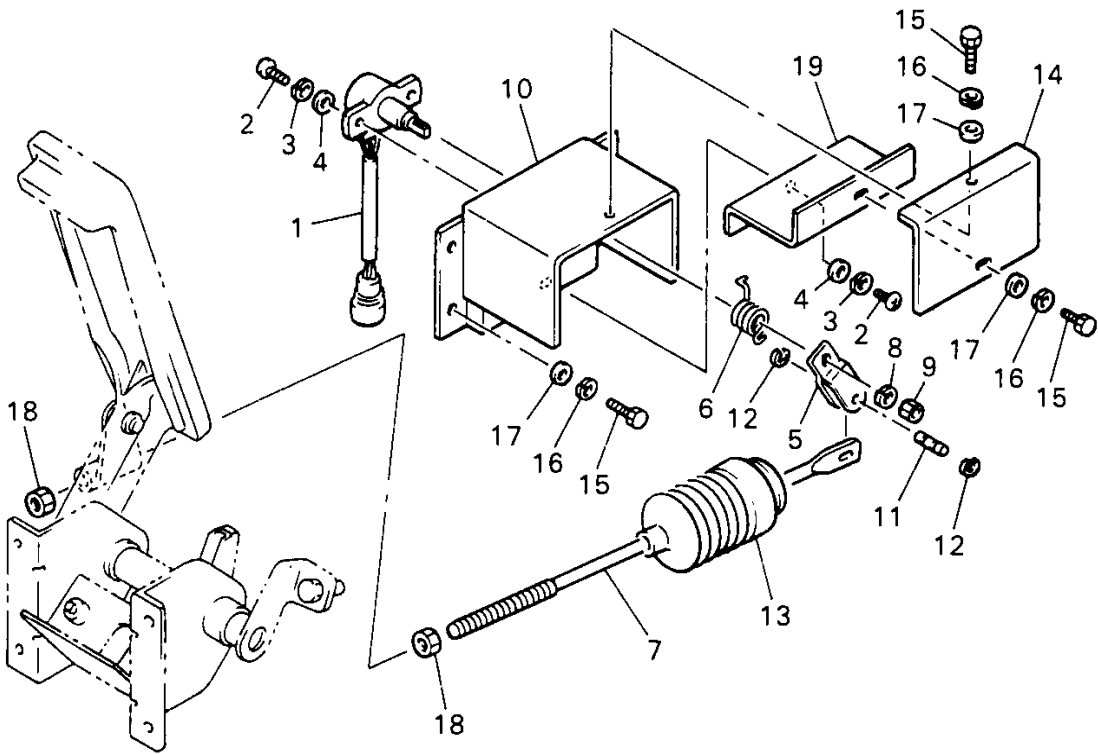

# CONTROLLER 1

Ref. No.	Part Number	Description	Qty	Remarks
1	JN4-85885-01-00	THROTTLE SENSOR	1	
2	98507-05016-00	SCREW, PAN HEAD	3	
3	92907-05100-00	WASHER, SPRING	3	
4	92907-05600-00	WASHER, PLATE	3	
5	JF3-2625H-00-00	ARM, THROTTLE	1	
6	JF3-27825-00-00	SPRING, RETURN	1	
7	JN4-F7241-00-00	ROD, JOINT	1	
8	92907-06100-00	WASHER, SPRING	1	
9	95317-06600-00	NUT (95307-06600-00)	1	
10	JF3-27981-00-00	BRACKET, THROTTLE	1	
11	JF3-27813-00-00	PIN, PEDAL CRANK	1	
12	99080-04600-00	CIRCLIP (E)	2	
13	JN4-F7486-00-00	COVER 1	1	
14	JF3-27487-00-00	COVER 2	1	
15	97007-05016-00	BOLT	6	
16	92907-05100-00	WASHER, SPRING	6	
17	92907-05600-00	WASHER, PLATE	6	
18	95317-08700-00	NUT	2	
19	JF3-27445-00-00	PLATE 1	1	

JN4100-5180