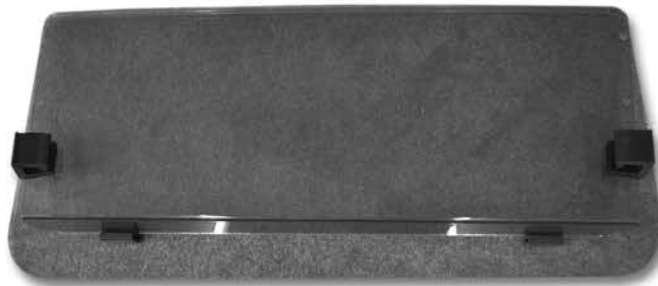

CLUB CAR DS WINDSHIELD INSTALLATION INSTRUCTIONS

MJWS1001

INCLUDED:
WINDSHIELD
7 STRUT BRACKETS

Windshield

7 Strut Brackets

Remove plastic from all four sides of windshield. Attach three strut brackets to the bottom of the strut as shown. Slide the windshield down into the struts.

Place remaining four strut brackets on windshield as shown. Attach the remaining four strut brackets to the front struts.

VISIT WWW.MYMADJAX.COM FOR ONLINE VIDEOS